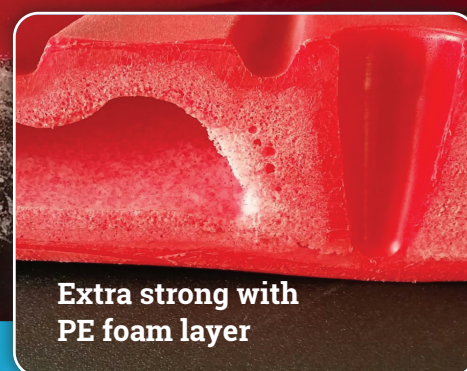

#### Suitable for:

- ✓ Work boats
- ✓ Sport fishing
- ✓ Rescue operations
- ✓ Escorts boats
- ✓ Recreational boating

**Extra strong with  
PE foam layer**

## Whaly 500R Professional

The Whaly 500R is an incredibly robust, double-walled boat manufactured from high-grade Polyethylene – it's almost unsinkable and indestructible. This version is even stronger and has a foam layer on the interior, making it the preferred choice for professional use as a workboat, though it is very suitable for rescue operations too. Furthermore, the Whaly 500R has an additional option: an engine with 60hp – very handy when speed is of the essence.

This boat is low-maintenance and is produced in 100% colour-fast Polyethylene.

**The specifications will certainly convince you of its quality.**

EC type Certificate; Assessed according to Directive 2013/53/EU and meets all applicable essential safety requirements.